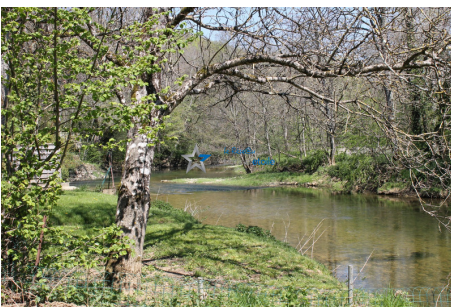

Bonne Etoile Immobilier - 231, rue Saint Honoré - 75001 Paris
Tél: 01 84 17 80 41 - laurent-mazelin@bonne-etoile.fr

Document non contractuel - Barème de prix disponible sur notre site internet