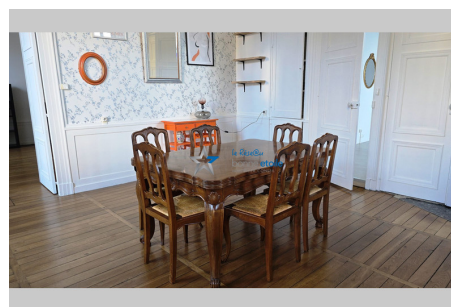

Bonne Etoile Immobilier - 231, rue Saint Honoré - 75001 Paris

Tél: 01 84 17 80 41 - laurent-mazelin@bonne-etoile.fr

Document non contractuel - Barème de prix disponible sur notre site internet