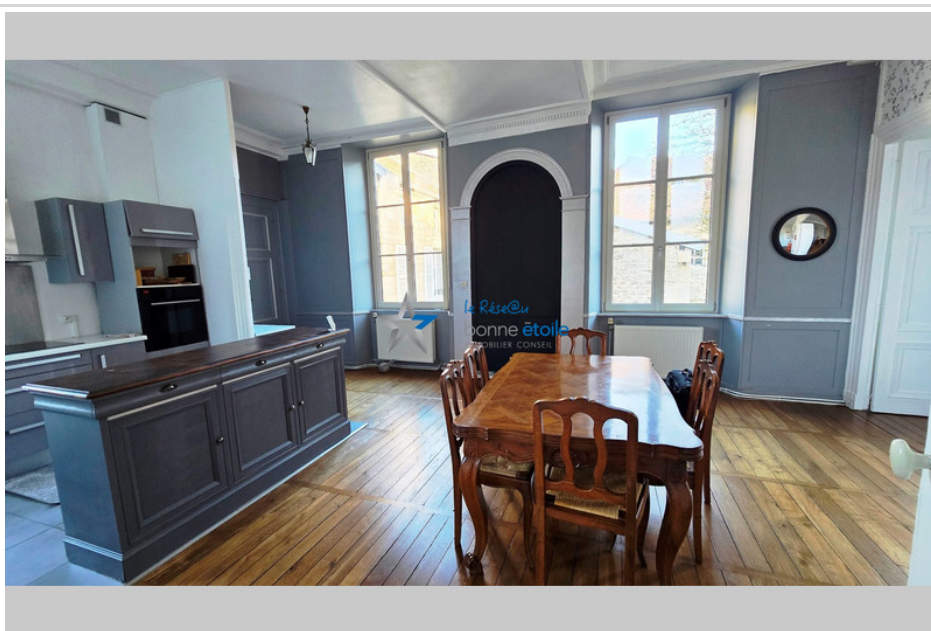

750 € / month

Rentals apartment

4 rooms

Surface : 102 m²

Features :

furniture

2 bedroom

1 shower

1 WC

Apartment 6552

Fees and charges

Monthly rent 750 € with charges including 20 % (excluding charges 730 €).

730 € VAT of fees paid by the tenant, 730 € for security deposit,

Energy class (dpe) : D - Emission of greenhouse gases (ges) : D
Document non contractuel - 30/04/2026